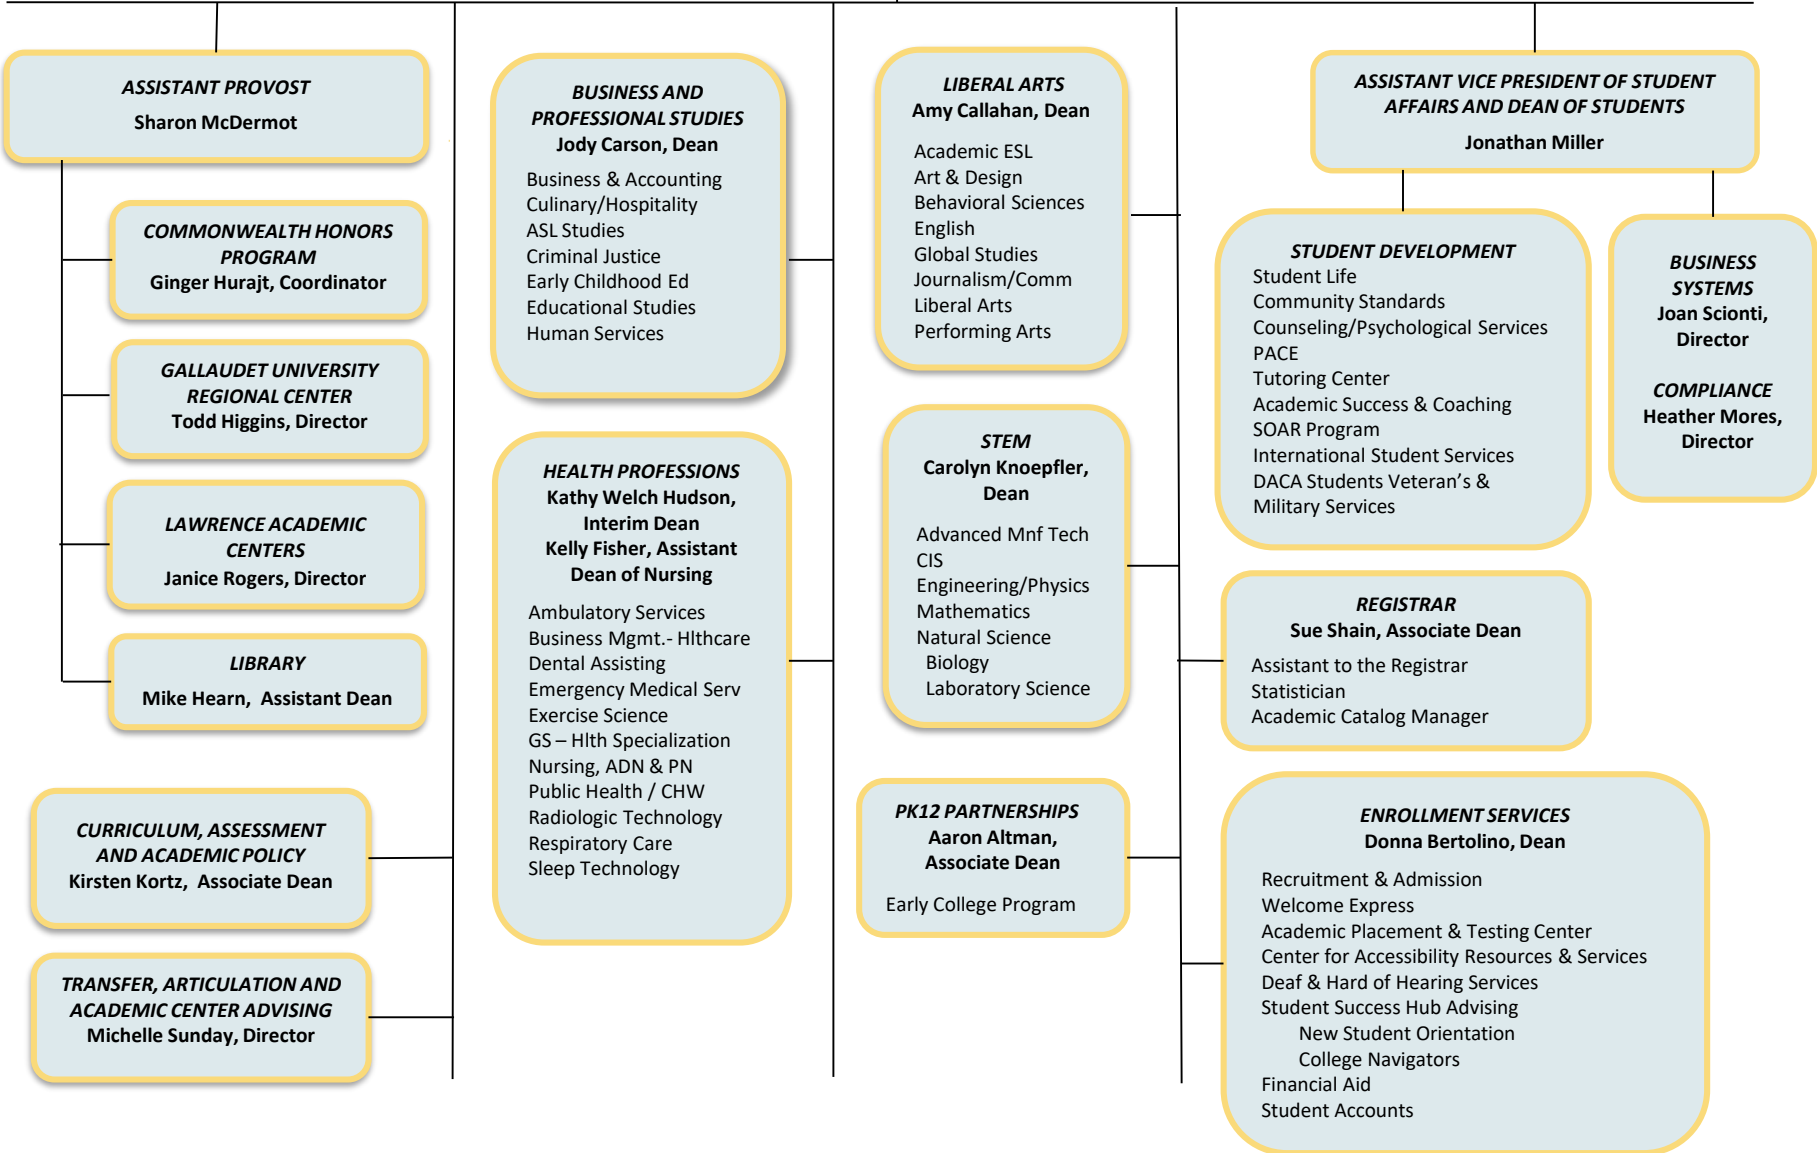

ACADEMIC AND STUDENT AFFAIRS
Dr. Paul Beudin, Provost

Fall 2022

ASSISTANT PROVOST
Sharon McDermot

COMMONWEALTH HONORS PROGRAM
Ginger Hurajt, Coordinator

GALLAUDET UNIVERSITY REGIONAL CENTER
Todd Higgins, Director

LAWRENCE ACADEMIC CENTERS
Janice Rogers, Director

LIBRARY
Mike Hearn, Assistant Dean

CURRICULUM, ASSESSMENT AND ACADEMIC POLICY
Kirsten Kortz, Associate Dean

TRANSFER, ARTICULATION AND ACADEMIC CENTER ADVISING
Michelle Sunday, Director

BUSINESS AND PROFESSIONAL STUDIES
Jody Carson, Dean

Business & Accounting
Culinary/Hospitality
ASL Studies
Criminal Justice
Early Childhood Ed
Educational Studies
Human Services

HEALTH PROFESSIONS
Kathy Welch Hudson, Interim Dean
Kelly Fisher, Assistant Dean of Nursing

Ambulatory Services
Business Mgmt.- Hlthcare
Dental Assisting
Emergency Medical Serv
Exercise Science
GS - Hlth Specialization
Nursing, ADN & PN
Public Health / CHW
Radiologic Technology
Respiratory Care
Sleep Technology

LIBERAL ARTS
Amy Callahan, Dean

Academic ESL
Art & Design
Behavioral Sciences
English
Global Studies
Journalism/Comm
Liberal Arts
Performing Arts

STEM
Carolyn Knoepfler, Dean

Advanced Mnf Tech
CIS
Engineering/Physics
Mathematics
Natural Science
Biology
Laboratory Science

PK12 PARTNERSHIPS
Aaron Altman, Associate Dean

Early College Program

ASSISTANT VICE PRESIDENT OF STUDENT AFFAIRS AND DEAN OF STUDENTS
Jonathan Miller

STUDENT DEVELOPMENT
Student Life
Community Standards
Counseling/Psychological Services
PACE
Tutoring Center
Academic Success & Coaching
SOAR Program
International Student Services
DACA Students Veteran's & Military Services

BUSINESS SYSTEMS
Joan Scionti, Director

COMPLIANCE
Heather Mores, Director

REGISTRAR
Sue Shain, Associate Dean

Assistant to the Registrar
Statistician
Academic Catalog Manager

ENROLLMENT SERVICES
Donna Bertolino, Dean

Recruitment & Admission
Welcome Express
Academic Placement & Testing Center
Center for Accessibility Resources & Services
Deaf & Hard of Hearing Services
Student Success Hub Advising
New Student Orientation
College Navigators
Financial Aid
Student Accounts