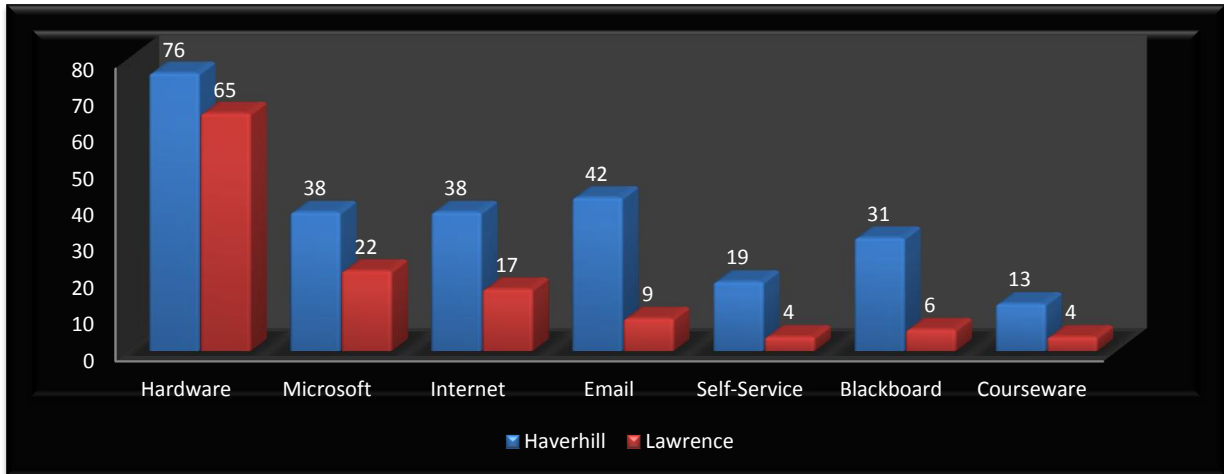

Technical Assistance Spring 2013

Library

	Hardware	Microsoft	Internet	Email	Self-Service	Blackboard	Courseware	Total
Haverhill	76	38	38	42	19	31	13	257
Lawrence	65	22	17	9	4	6	4	127
Total	141	60	55	51	23	37	17	384